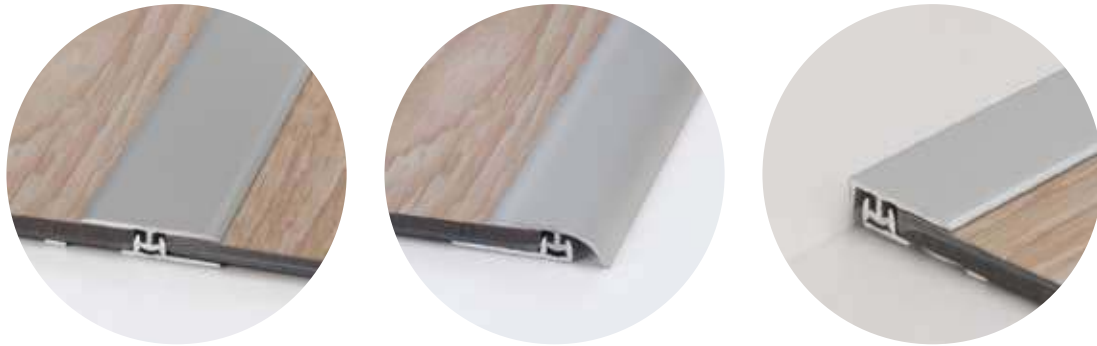

## Profix Thin, customizable and coverable.

The system for the floating laying of LVT floors from 4 to 8 mm is composed of top profiles that must be fixed by interlocking them on PVC base. Connection, junction and edging profiles are available in anodised finish or covered by Alcrom Plus® film.

CHOOSE THE SOLUTION  
YOU LIKE

38  
decori  
decors

*The selection is really extended with Profilpas. Profix Thin profiles are offered in 38 decors selected by following the new collections of 2016. If you cannot find the desired colour between them, there are 300 finishes available in the database with a minimum order of 54 metres. And there's more: thanks to PDS technology (Profilpas Digital System), we are able to customize them with every decor you like.*