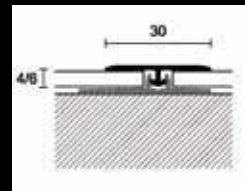

## Profix Thin, customizable and coverable.

The system for the floating laying of LVT floors from 4 to 8 mm is composed of top profiles that must be fixed by interlocking them on PVC base. Connection, junction and edging profiles are available in anodised finish or covered by Alcrom Plus® film.

CHOOSE THE SOLUTION  
YOU LIKE

38  
decori  
decors

*The selection is really extended with Profilpas. Profix Thin profiles are offered in 38 decors selected by following the new collections of 2016. If you cannot find the desired colour between them, there are 300 finishes available in the database with a minimum order of 54 metres. And there's more: thanks to PDS technology (Profilpas Digital System), we are able to customize them with every decor you like.*

## PROFIX THIN

Z/4 + PT/4

C/4 + PT/4/SA

S/4 + PT/4/SA