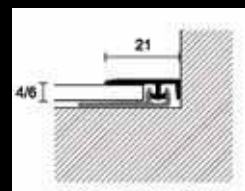

S/4 + PT/4/SA

4 ELEGANT FINISHES

	Z/4	C/4	S/4
finish			
ALUMINIUM			
silver anodised	85050	85060	85070
sand gold anodised	85052	85062	85072
titanium anodised	85054	85064	85074
anodizzato bronzo elox	85056	85066	85076
length = 270 cm - pack 20 pcs for floors thickness from 4 to 8mm			
individually packed