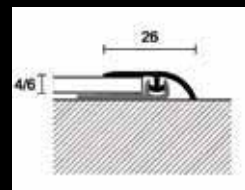

## Profix Thin, customizable and coverable.

The system for the floating laying of LVT floors from 4 to 8 mm is composed of top profiles that must be fixed by interlocking them on PVC base. Connection, junction and edging profiles are available in anodised finish or covered by Alcrom Plus® film.

CHOOSE THE SOLUTION  
YOU LIKE

38  
decori  
decors

*The selection is really extended with Profilpas. Profix Thin profiles are offered in 38 decors selected by following the new collections of 2016. If you cannot find the desired colour between them, there are 300 finishes available in the database with a minimum order of 54 metres. And there's more: thanks to PDS technology (Profilpas Digital System), we are able to customize them with every decor you like.*

## PROFIX THIN

Z/4 + PT/4

C/4 + PT/4/SA

S/4 + PT/4/SA